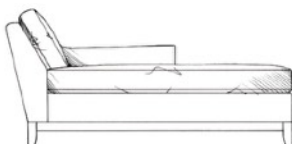

Bloomsbury Corner Unit

Single corner unit W: 101cm

Extra small 1 arm unit W: 88cm

Foam seat with fibre wrap. Fibre back. Steel serpentine springs. Solid wood plinth available in dark oak, medium oak, light oak, ebony, walnut, smoked grey, wenge or graphite.

ALL UNITS:

- HEIGHT 85CM
- DEPTH 101CM
- ARM HEIGHT 59CM
- HEIGHT TO BACK CUSHION 95CM
- SEAT HEIGHT 46CM

Medium corner unit W: 189cm

Small 1 arm unit W: 110cm

Medium armless unit W: 152cm

Large corner unit W: 207cm

152cm 1 arm unit W: 152cm

Large armless unit W: 188cm

Grand corner unit W: 217cm

Medium 1 arm unit W: 164cm

Grand armless unit W: 208cm

Super grand corner unit W: 253cm
(3 seat places)

Large 1 arm unit W: 200cm

Lounger
W: 90cm, H: 85cm, D: 176cm

Footstool
W:102cm, H: 35cm, D: 63cm

Grand 1 arm unit W: 220cm