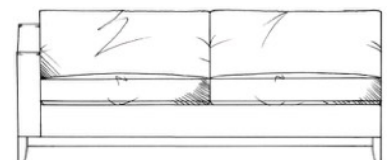

Bloomsbury Corner Unit

Single corner unit W: 101cm

Extra small 1 arm unit W: 88cm

Foam seat with fibre wrap. Fibre back. Steel serpentine springs. Solid wood plinth available in dark oak, medium oak, light oak, ebony, walnut, smoked grey, wenge or graphite.

ALL UNITS:

- HEIGHT 85CM
- DEPTH 101CM
- ARM HEIGHT 59CM
- HEIGHT TO BACK CUSHION 95CM
- SEAT HEIGHT 46CM

Medium corner unit W: 189cm

Small 1 arm unit W: 110cm

Medium armless unit W: 152cm

Large corner unit W: 207cm

152cm 1 arm unit W: 152cm

Large armless unit W: 188cm

Grand corner unit W: 217cm

Medium 1 arm unit W: 164cm

Grand armless unit W: 208cm

Super grand corner unit W: 253cm
(3 seat places)

Large 1 arm unit W: 200cm