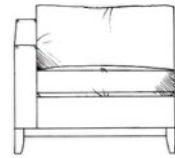

Bloomsbury Corner Unit

Single corner unit W: 101cm

Extra small 1 arm unit W: 88cm

Foam seat with fibre wrap. Fibre back. Steel serpentine springs. Solid wood plinth available in dark oak, medium oak, light oak, ebony, walnut, smoked grey, wenge or graphite.

ALL UNITS:

- HEIGHT 85CM
- DEPTH 101CM
- ARM HEIGHT 59CM
- HEIGHT TO BACK CUSHION 95CM
- SEAT HEIGHT 46CM

Medium corner unit W: 189cm

Small 1 arm unit W: 110cm

Medium armless unit W: 152cm

Large corner unit W: 207cm

152cm 1 arm unit W: 152cm

Large armless unit W: 188cm

Grand corner unit W: 217cm

Medium 1 arm unit W: 164cm

Grand armless unit W: 208cm

Super grand corner unit W: 253cm
(3 seat places)

Large 1 arm unit W: 200cm