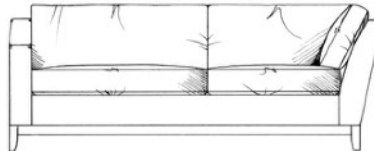

Bloomsbury Corner Unit

Single corner unit W: 101cm

Extra small 1 arm unit W: 88cm

Foam seat with fibre wrap. Fibre back. Steel serpentine springs. Solid wood plinth available in dark oak, medium oak, light oak, ebony, walnut, smoked grey, wenge or graphite.

ALL UNITS:

- HEIGHT 85CM
- DEPTH 101CM
- ARM HEIGHT 59CM
- HEIGHT TO BACK CUSHION 95CM
- SEAT HEIGHT 46CM

Medium corner unit W: 189cm

Small 1 arm unit W: 110cm

Medium armless unit W: 152cm

Large corner unit W: 207cm

152cm 1 arm unit W: 152cm

Large armless unit W: 188cm

Grand corner unit W: 217cm

Medium 1 arm unit W: 164cm

Grand armless unit W: 208cm

Super grand corner unit W: 253cm
(3 seat places)

Large 1 arm unit W: 200cm