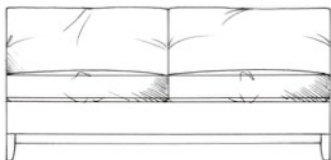

Bloomsbury Corner Unit

Single corner unit W: 101cm

Extra small 1 arm unit W: 88cm

Foam seat with fibre wrap. Fibre back. Steel serpentine springs. Solid wood plinth available in dark oak, medium oak, light oak, ebony, walnut, smoked grey, wenge or graphite.

ALL UNITS:

- HEIGHT 85CM
- DEPTH 101CM
- ARM HEIGHT 59CM
- HEIGHT TO BACK CUSHION 95CM
- SEAT HEIGHT 46CM

Medium corner unit W: 189cm

Small 1 arm unit W: 110cm

Medium armless unit W: 152cm

Large corner unit W: 207cm

152cm 1 arm unit W: 152cm

Large armless unit W: 188cm

Grand corner unit W: 217cm

Medium 1 arm unit W: 164cm

Grand armless unit W: 208cm

Super grand corner unit W: 253cm
(3 seat places)

Large 1 arm unit W: 200cm