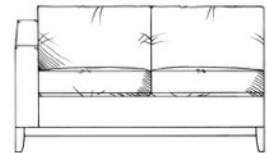

Bloomsbury Corner Unit

Single corner unit W: 101cm

Extra small 1 arm unit W: 88cm

Foam seat with fibre wrap. Fibre back. Steel serpentine springs. Solid wood plinth available in dark oak, medium oak, light oak, ebony, walnut, smoked grey, wenge or graphite.

ALL UNITS:

- HEIGHT 85CM
- DEPTH 101CM
- ARM HEIGHT 59CM
- HEIGHT TO BACK CUSHION 95CM
- SEAT HEIGHT 46CM

Medium corner unit W: 189cm

Small 1 arm unit W: 110cm

Medium armless unit W: 152cm

Large corner unit W: 207cm

152cm 1 arm unit W: 152cm

Large armless unit W: 188cm

Grand corner unit W: 217cm

Medium 1 arm unit W: 164cm

Grand armless unit W: 208cm

Super grand corner unit W: 253cm
(3 seat places)

Large 1 arm unit W: 200cm