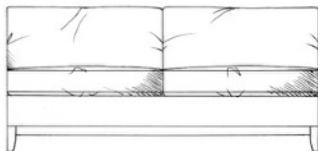

Bloomsbury Corner Unit

Single corner unit W: 101cm

Extra small 1 arm unit W: 88cm

Foam seat with fibre wrap. Fibre back. Steel serpentine springs. Solid wood plinth available in dark oak, medium oak, light oak, ebony, walnut, smoked grey, wenge or graphite.

ALL UNITS:

- HEIGHT 85CM
- DEPTH 101CM
- ARM HEIGHT 59CM
- HEIGHT TO BACK CUSHION 95CM
- SEAT HEIGHT 46CM

Medium corner unit W: 189cm

Small 1 arm unit W: 110cm

Medium armless unit W: 152cm

Large corner unit W: 207cm

152cm 1 arm unit W: 152cm

Large armless unit W: 188cm

Grand corner unit W: 217cm

Medium 1 arm unit W: 164cm

Grand armless unit W: 208cm

Super grand corner unit W: 253cm
(3 seat places)

Large 1 arm unit W: 200cm