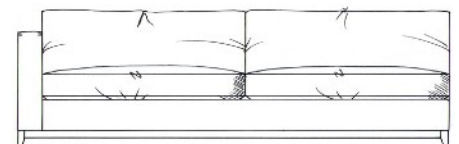

Bloomsbury Corner Unit

Single corner unit W: 101cm

Extra small 1 arm unit W: 88cm

Foam seat with fibre wrap. Fibre back. Steel serpentine springs. Solid wood plinth available in dark oak, medium oak, light oak, ebony, walnut, smoked grey, wenge or graphite.

ALL UNITS:

- HEIGHT 85CM
- DEPTH 101CM
- ARM HEIGHT 59CM
- HEIGHT TO BACK CUSHION 95CM
- SEAT HEIGHT 46CM

Medium corner unit W: 189cm

Small 1 arm unit W: 110cm

Medium armless unit W: 152cm

Large corner unit W: 207cm

152cm 1 arm unit W: 152cm

Large armless unit W: 188cm

Grand corner unit W: 217cm

Medium 1 arm unit W: 164cm

Grand armless unit W: 208cm

Super grand corner unit W: 253cm
(3 seat places)

Large 1 arm unit W: 200cm

Lounger
W: 90cm, H: 85cm, D: 176cm

Footstool
W:102cm, H: 35cm, D: 63cm

Grand 1 arm unit W: 220cm