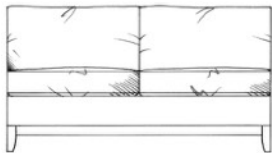

Bloomsbury Corner Unit

Single corner unit W: 101cm

Extra small 1 arm unit W: 88cm

Foam seat with fibre wrap. Fibre back. Steel serpentine springs. Solid wood plinth available in dark oak, medium oak, light oak, ebony, walnut, smoked grey, wenge or graphite.

ALL UNITS:

- HEIGHT 85CM
- DEPTH 101CM
- ARM HEIGHT 59CM
- HEIGHT TO BACK CUSHION 95CM
- SEAT HEIGHT 46CM

Medium corner unit W: 189cm

Small 1 arm unit W: 110cm

Medium armless unit W: 152cm

Large corner unit W: 207cm

152cm 1 arm unit W: 152cm

Large armless unit W: 188cm

Grand corner unit W: 217cm

Medium 1 arm unit W: 164cm

Grand armless unit W: 208cm

Super grand corner unit W: 253cm
(3 seat places)

Large 1 arm unit W: 200cm