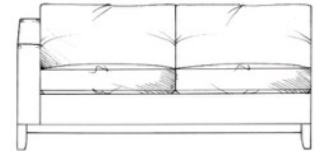

Bloomsbury Corner Unit

Single corner unit W: 101cm

Extra small 1 arm unit W: 88cm

Foam seat with fibre wrap. Fibre back. Steel serpentine springs. Solid wood plinth available in dark oak, medium oak, light oak, ebony, walnut, smoked grey, wenge or graphite.

ALL UNITS:

- HEIGHT 85CM
- DEPTH 101CM
- ARM HEIGHT 59CM
- HEIGHT TO BACK CUSHION 95CM
- SEAT HEIGHT 46CM

Medium corner unit W: 189cm

Small 1 arm unit W: 110cm

Medium armless unit W: 152cm

Large corner unit W: 207cm

152cm 1 arm unit W: 152cm

Large armless unit W: 188cm

Grand corner unit W: 217cm

Medium 1 arm unit W: 164cm

Grand armless unit W: 208cm

Super grand corner unit W: 253cm
(3 seat places)

Large 1 arm unit W: 200cm