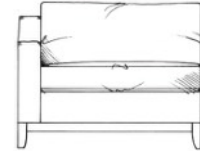

Bloomsbury Corner Unit

Single corner unit W: 101cm

Extra small 1 arm unit W: 88cm

Foam seat with fibre wrap. Fibre back. Steel serpentine springs. Solid wood plinth available in dark oak, medium oak, light oak, ebony, walnut, smoked grey, wenge or graphite.

ALL UNITS:

- HEIGHT 85CM
- DEPTH 101CM
- ARM HEIGHT 59CM
- HEIGHT TO BACK CUSHION 95CM
- SEAT HEIGHT 46CM

Medium corner unit W: 189cm

Small 1 arm unit W: 110cm

Medium armless unit W: 152cm

Large corner unit W: 207cm

152cm 1 arm unit W: 152cm

Large armless unit W: 188cm

Grand corner unit W: 217cm

Medium 1 arm unit W: 164cm

Grand armless unit W: 208cm

Super grand corner unit W: 253cm
(3 seat places)

Large 1 arm unit W: 200cm