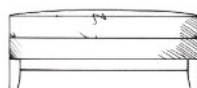

Footstool
W:102cm, H: 35cm, D: 63cm