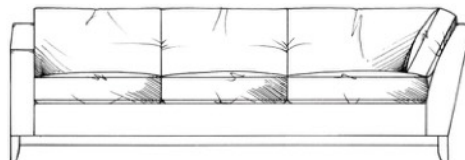

Bloomsbury Corner Unit

Single corner unit W: 101cm

Extra small 1 arm unit W: 88cm

Foam seat with fibre wrap. Fibre back. Steel serpentine springs. Solid wood plinth available in dark oak, medium oak, light oak, ebony, walnut, smoked grey, wenge or graphite.

ALL UNITS:

- HEIGHT 85CM
- DEPTH 101CM
- ARM HEIGHT 59CM
- HEIGHT TO BACK CUSHION 95CM
- SEAT HEIGHT 46CM

Medium corner unit W: 189cm

Small 1 arm unit W: 110cm

Medium armless unit W: 152cm

Large corner unit W: 207cm

152cm 1 arm unit W: 152cm

Large armless unit W: 188cm

Grand corner unit W: 217cm

Medium 1 arm unit W: 164cm

Grand armless unit W: 208cm

Super grand corner unit W: 253cm
(3 seat places)

Large 1 arm unit W: 200cm