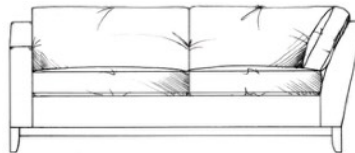

Bloomsbury Corner Unit

Single corner unit W: 101cm

Extra small 1 arm unit W: 88cm

Foam seat with fibre wrap. Fibre back. Steel serpentine springs. Solid wood plinth available in dark oak, medium oak, light oak, ebony, walnut, smoked grey, wenge or graphite.

ALL UNITS:

- HEIGHT 85CM
- DEPTH 101CM
- ARM HEIGHT 59CM
- HEIGHT TO BACK CUSHION 95CM
- SEAT HEIGHT 46CM

Medium corner unit W: 189cm

Small 1 arm unit W: 110cm

Medium armless unit W: 152cm

Large corner unit W: 207cm

152cm 1 arm unit W: 152cm

Large armless unit W: 188cm

Grand corner unit W: 217cm

Medium 1 arm unit W: 164cm

Grand armless unit W: 208cm

Super grand corner unit W: 253cm
(3 seat places)

Large 1 arm unit W: 200cm