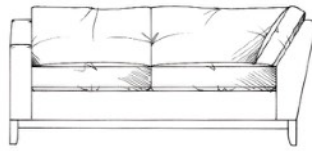

Bloomsbury Corner Unit

Single corner unit W: 101cm

Extra small 1 arm unit W: 88cm

Foam seat with fibre wrap. Fibre back. Steel serpentine springs. Solid wood plinth available in dark oak, medium oak, light oak, ebony, walnut, smoked grey, wenge or graphite.

ALL UNITS:

- HEIGHT 85CM
- DEPTH 101CM
- ARM HEIGHT 59CM
- HEIGHT TO BACK CUSHION 95CM
- SEAT HEIGHT 46CM

Medium corner unit W: 189cm

Small 1 arm unit W: 110cm

Medium armless unit W: 152cm

Large corner unit W: 207cm

152cm 1 arm unit W: 152cm

Large armless unit W: 188cm

Grand corner unit W: 217cm

Medium 1 arm unit W: 164cm

Grand armless unit W: 208cm

Super grand corner unit W: 253cm
(3 seat places)

Large 1 arm unit W: 200cm

Lounger
W: 90cm, H: 85cm, D: 176cm

Footstool
W:102cm, H: 35cm, D: 63cm

Grand 1 arm unit W: 220cm