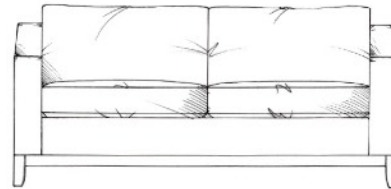

Bloomsbury

Foam seat with fibre wrap. Fibre back.
Steel serpentine springs. Solid wood
plinth available in dark oak, medium
oak, light oak, ebony, walnut, smoked
grey, wenge or graphite.

ALL UNITS

- ARM HEIGHT 59CM
- HEIGHT TO BACK CUSHION 95CM
- SEAT HEIGHT 46CM

Love seat
width 122cm, height 85cm, depth 101cm

Small sofa
width 164cm, height 85cm, depth 101cm

Ladies chair (including lumbar cushion)
width 84cm, height 85cm, depth 101cm

Medium sofa
width 176cm, height 85cm, depth 101cm

Gents chair (including lumbar cushion)
width 100cm, height 85cm, depth 101cm

Large sofa
width 212cm, height 85cm, depth 101cm

Footstool
One size width 102cm height 35cm depth 63cm

Grand sofa
width 232cm, height 85cm, depth 101cm