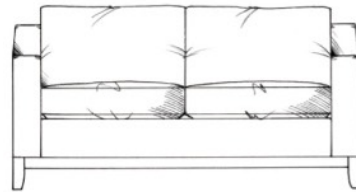

Bloomsbury

Foam seat with fibre wrap. Fibre back.
Steel serpentine springs. Solid wood
plinth available in dark oak, medium
oak, light oak, ebony, walnut, smoked
grey, wenge or graphite.

ALL UNITS

- ARM HEIGHT 59CM
- HEIGHT TO BACK CUSHION 95CM
- SEAT HEIGHT 46CM

Love seat
width 122cm, height 85cm, depth 101cm

Small sofa
width 164cm, height 85cm, depth 101cm

Ladies chair (including lumbar cushion)
width 84cm, height 85cm, depth 101cm

Medium sofa
width 176cm, height 85cm, depth 101cm

Gents chair (including lumbar cushion)
width 100cm, height 85cm, depth 101cm

Large sofa
width 212cm, height 85cm, depth 101cm

Footstool
One size width 102cm height 35cm depth 63cm

Grand sofa
width 232cm, height 85cm, depth 101cm