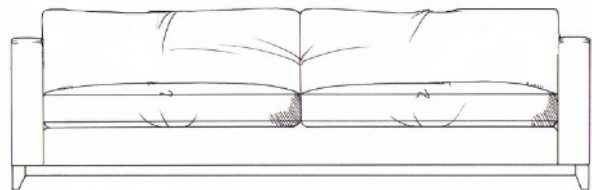

Bloomsbury

Foam seat with fibre wrap. Fibre back.
Steel serpentine springs. Solid wood
plinth available in dark oak, medium
oak, light oak, ebony, walnut, smoked
grey, wenge or graphite.

ALL UNITS

- ARM HEIGHT 59CM
- HEIGHT TO BACK CUSHION 95CM
- SEAT HEIGHT 46CM

Love seat
width 122cm, height 85cm, depth 101cm

Small sofa
width 164cm, height 85cm, depth 101cm

Ladies chair (including lumbar cushion)
width 84cm, height 85cm, depth 101cm

Medium sofa
width 176cm, height 85cm, depth 101cm

Gents chair (including lumbar cushion)
width 100cm, height 85cm, depth 101cm

Large sofa
width 212cm, height 85cm, depth 101cm

Footstool
One size width 102cm height 35cm depth 63cm

Grand sofa
width 232cm, height 85cm, depth 101cm