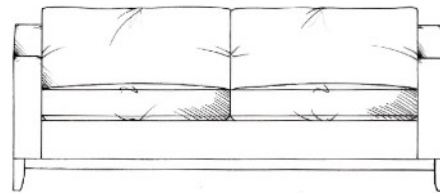

Bloomsbury

Foam seat with fibre wrap. Fibre back.
Steel serpentine springs. Solid wood
plinth available in dark oak, medium
oak, light oak, ebony, walnut, smoked
grey, wenge or graphite.

ALL UNITS

- ARM HEIGHT 59CM
- HEIGHT TO BACK CUSHION 95CM
- SEAT HEIGHT 46CM

Love seat
width 122cm, height 85cm, depth 101cm

Small sofa
width 164cm, height 85cm, depth 101cm

Ladies chair (including lumbar cushion)
width 84cm, height 85cm, depth 101cm

Medium sofa
width 176cm, height 85cm, depth 101cm

Gents chair (including lumbar cushion)
width 100cm, height 85cm, depth 101cm

Large sofa
width 212cm, height 85cm, depth 101cm

Footstool
One size width 102cm height 35cm depth 63cm

Grand sofa
width 232cm, height 85cm, depth 101cm