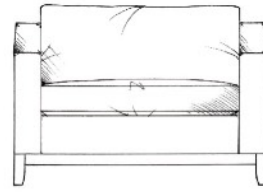

Bloomsbury

Foam seat with fibre wrap. Fibre back.
Steel serpentine springs. Solid wood
plinth available in dark oak, medium
oak, light oak, ebony, walnut, smoked
grey, wenge or graphite.

ALL UNITS

- ARM HEIGHT 59CM
- HEIGHT TO BACK CUSHION 95CM
- SEAT HEIGHT 46CM

Love seat
width 122cm, height 85cm, depth 101cm

Small sofa
width 164cm, height 85cm, depth 101cm

Ladies chair (including lumbar cushion)
width 84cm, height 85cm, depth 101cm

Medium sofa
width 176cm, height 85cm, depth 101cm

Gents chair (including lumbar cushion)
width 100cm, height 85cm, depth 101cm

Large sofa
width 212cm, height 85cm, depth 101cm

Footstool
One size width 102cm height 35cm depth 63cm

Grand sofa
width 232cm, height 85cm, depth 101cm