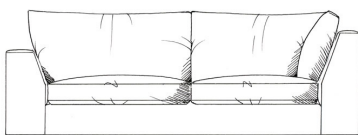

Cannes corner group

Foam seat with fibre wrap. Feather back cushions (fibre optional). Solid wood feet available in dark oak, medium oak, light oak, ebony, walnut, smoked grey, wenge or graphite. All units with arm can be ordered left or right hand facing. Bolt-on arms for ease of delivery (NOT lounger).

ALL UNITS HEIGHT 68CM
 DEPTH 105CM
 ARM HEIGHT 57CM
 SEAT HEIGHT 42CM
 HEIGHT TO BACK CUSHION 82CM

Grand corner unit with arm
 W: 235cm

Medium armless unit
 W: 155cm

Grand corner unit no arm
 W: 208cm

Medium unit 1 arm
 W: 182cm

Single corner unit W: 105cm

Super grand corner unit with arm
 W: 286cm

Large armless unit
 W: 180cm

Medium corner unit with arm
 W: 210cm

Super grand corner unit no arm
 W: 259cm

Large unit 1 arm
 W: 208cm

Med corner unit no arm
 W: 183cm

Small armless unit W: 90cm

Grand armless unit
 W: 205cm

Large corner unit with arm
 W: 222cm

Small unit 1 arm W: 115cm

Grand unit 1 arm
 W: 233cm

Large corner unit no arm
 W: 195cm