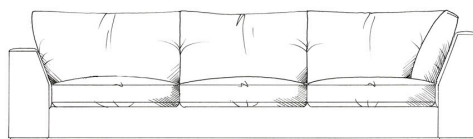

Cannes corner group

Foam seat with fibre wrap. Feather back cushions (fibre optional). Solid wood feet available in dark oak, medium oak, light oak, ebony, walnut, smoked grey, wenge or graphite. All units with arm can be ordered left or right hand facing. Bolt-on arms for ease of delivery (NOT lounger).

ALL UNITS HEIGHT 68CM
 DEPTH 105CM
 ARM HEIGHT 57CM
 SEAT HEIGHT 42CM
 HEIGHT TO BACK CUSHION 82CM

Grand corner unit with arm
 W: 235cm

Medium armless unit
 W: 155cm

Grand corner unit no arm
 W: 208cm

Medium unit 1 arm
 W: 182cm

Single corner unit W: 105cm

Super grand corner unit with arm
 W: 286cm

Large armless unit
 W: 180cm

Medium corner unit with arm
 W: 210cm

Super grand corner unit no arm
 W: 259cm

Large unit 1 arm
 W: 208cm

Med corner unit no arm
 W: 183cm

Small armless unit W: 90cm

Grand armless unit
 W: 205cm

Large corner unit with arm
 W: 222cm

Small unit 1 arm W: 115cm

Grand unit 1 arm
 W: 233cm

Large corner unit no arm
 W: 195cm