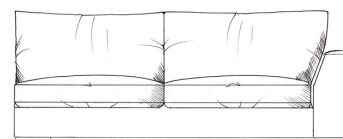

Cannes corner group

Foam seat with fibre wrap. Feather back cushions (fibre optional). Solid wood feet available in dark oak, medium oak, light oak, ebony, walnut, smoked grey, wenge or graphite. All units with arm can be ordered left or right hand facing. Bolt-on arms for ease of delivery (NOT lounger).

ALL UNITS HEIGHT 68CM
 DEPTH 105CM
 ARM HEIGHT 57CM
 SEAT HEIGHT 42CM
 HEIGHT TO BACK CUSHION 82CM

Grand corner unit with arm
 W: 235cm

Medium armless unit
 W: 155cm

Grand corner unit no arm
 W: 208cm

Medium unit 1 arm
 W: 182cm

Single corner unit W: 105cm

Super grand corner unit with arm
 W: 286cm

Large armless unit
 W: 180cm

Medium corner unit with arm
 W: 210cm

Super grand corner unit no arm
 W: 259cm

Large unit 1 arm
 W: 208cm

Med corner unit no arm
 W: 183cm

Small armless unit W: 90cm

Grand armless unit
 W: 205cm

Large corner unit with arm
 W: 222cm

Small unit 1 arm W: 115cm

Grand unit 1 arm
 W: 233cm

Large corner unit no arm
 W: 195cm