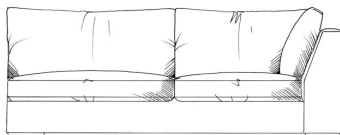

Cannes corner group

Foam seat with fibre wrap. Feather back cushions (fibre optional). Solid wood feet available in dark oak, medium oak, light oak, ebony, walnut, smoked grey, wenge or graphite. All units with arm can be ordered left or right hand facing. Bolt-on arms for ease of delivery (NOT lounger).

ALL UNITS HEIGHT 68CM
 DEPTH 105CM
 ARM HEIGHT 57CM
 SEAT HEIGHT 42CM
 HEIGHT TO BACK CUSHION 82CM

Grand corner unit with arm
 W: 235cm

Medium armless unit
 W: 155cm

Grand corner unit no arm
 W: 208cm

Medium unit 1 arm
 W: 182cm

Single corner unit W: 105cm

Super grand corner unit with arm
 W: 286cm

Large armless unit
 W: 180cm

Medium corner unit with arm
 W: 210cm

Super grand corner unit no arm
 W: 259cm

Large unit 1 arm
 W: 208cm

Med corner unit no arm
 W: 183cm

Small armless unit W: 90cm

Grand armless unit
 W: 205cm

Large corner unit with arm
 W: 222cm

Small unit 1 arm W: 115cm

Grand unit 1 arm
 W: 233cm

Large corner unit no arm
 W: 195cm