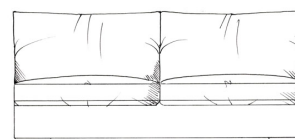

Cannes corner group

Foam seat with fibre wrap. Feather back cushions (fibre optional). Solid wood feet available in dark oak, medium oak, light oak, ebony, walnut, smoked grey, wenge or graphite. All units with arm can be ordered left or right hand facing. Bolt-on arms for ease of delivery (NOT lounger).

ALL UNITS HEIGHT 68CM
 DEPTH 105CM
 ARM HEIGHT 57CM
 SEAT HEIGHT 42CM
 HEIGHT TO BACK CUSHION 82CM

Grand corner unit with arm
 W: 235cm

Medium armless unit
 W: 155cm

Grand corner unit no arm
 W: 208cm

Medium unit 1 arm
 W: 182cm

Single corner unit W: 105cm

Super grand corner unit with arm
 W: 286cm

Large armless unit
 W: 180cm

Medium corner unit with arm
 W: 210cm

Super grand corner unit no arm
 W: 259cm

Large unit 1 arm
 W: 208cm

Med corner unit no arm
 W: 183cm

Small armless unit W: 90cm

Grand armless unit
 W: 205cm

Large corner unit with arm
 W: 222cm

Small unit 1 arm W: 115cm

Grand unit 1 arm
 W: 233cm

Large corner unit no arm
 W: 195cm