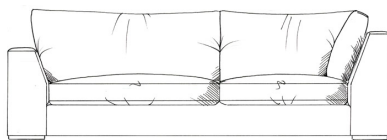

Cannes corner group

Foam seat with fibre wrap. Feather back cushions (fibre optional). Solid wood feet available in dark oak, medium oak, light oak, ebony, walnut, smoked grey, wenge or graphite. All units with arm can be ordered left or right hand facing. Bolt-on arms for ease of delivery (NOT lounger).

ALL UNITS HEIGHT 68CM
 DEPTH 105CM
 ARM HEIGHT 57CM
 SEAT HEIGHT 42CM
 HEIGHT TO BACK CUSHION 82CM

Grand corner unit with arm
 W: 235cm

Medium armless unit
 W: 155cm

Grand corner unit no arm
 W: 208cm

Medium unit 1 arm
 W: 182cm

Single corner unit W: 105cm

Super grand corner unit with arm
 W: 286cm

Large armless unit
 W: 180cm

Medium corner unit with arm
 W: 210cm

Super grand corner unit no arm
 W: 259cm

Large unit 1 arm
 W: 208cm

Med corner unit no arm
 W: 183cm

Small armless unit W: 90cm

Grand armless unit
 W: 205cm

Large corner unit with arm
 W: 222cm

Small unit 1 arm W: 115cm

Grand unit 1 arm
 W: 233cm

Large corner unit no arm
 W: 195cm