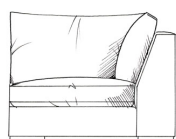

Cannes corner group

Foam seat with fibre wrap. Feather back cushions (fibre optional). Solid wood feet available in dark oak, medium oak, light oak, ebony, walnut, smoked grey, wenge or graphite. All units with arm can be ordered left or right hand facing. Bolt-on arms for ease of delivery (NOT lounger).

ALL UNITS HEIGHT 68CM
 DEPTH 105CM
 ARM HEIGHT 57CM
 SEAT HEIGHT 42CM
 HEIGHT TO BACK CUSHION 82CM

Grand corner unit with arm
 W: 235cm

Medium armless unit
 W: 155cm

Grand corner unit no arm
 W: 208cm

Medium unit 1 arm
 W: 182cm

Single corner unit W: 105cm

Super grand corner unit with arm
 W: 286cm

Large armless unit
 W: 180cm

Medium corner unit with arm
 W: 210cm

Super grand corner unit no arm
 W: 259cm

Large unit 1 arm
 W: 208cm