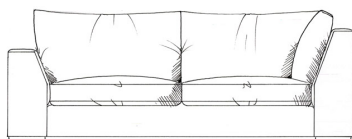

Cannes corner group

Foam seat with fibre wrap. Feather back cushions (fibre optional). Solid wood feet available in dark oak, medium oak, light oak, ebony, walnut, smoked grey, wenge or graphite. All units with arm can be ordered left or right hand facing. Bolt-on arms for ease of delivery (NOT lounger).

ALL UNITS HEIGHT 68CM
 DEPTH 105CM
 ARM HEIGHT 57CM
 SEAT HEIGHT 42CM
 HEIGHT TO BACK CUSHION 82CM

Grand corner unit with arm
 W: 235cm

Medium armless unit
 W: 155cm

Grand corner unit no arm
 W: 208cm

Medium unit 1 arm
 W: 182cm

Single corner unit W: 105cm

Super grand corner unit with arm
 W: 286cm

Large armless unit
 W: 180cm

Medium corner unit with arm
 W: 210cm

Super grand corner unit no arm
 W: 259cm

Large unit 1 arm
 W: 208cm

Med corner unit no arm
 W: 183cm

Small armless unit W: 90cm

Grand armless unit
 W: 205cm

Large corner unit with arm
 W: 222cm

Small unit 1 arm W: 115cm

Grand unit 1 arm
 W: 233cm

Large corner unit no arm
 W: 195cm