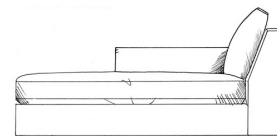

Large lounger
W: 124cm, H: 68cm, D: 165cm