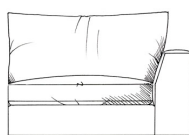

ALL UNITS HEIGHT 68CM
 DEPTH 105CM
 ARM HEIGHT 57CM
 SEAT HEIGHT 42CM
 HEIGHT TO BACK CUSHION 82CM

Grand corner unit with arm
 W: 235cm

Medium armless unit
 W: 155cm

Grand corner unit no arm
 W: 208cm

Medium unit 1 arm
 W: 182cm

Med corner unit no arm
 W: 183cm

Small armless unit W: 90cm

Grand armless unit
 W: 205cm

Large corner unit with arm
 W: 222cm

Small unit 1 arm W: 115cm

Grand unit 1 arm
 W: 233cm

Large corner unit no arm
 W: 195cm