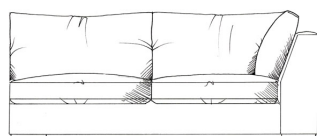

Cannes corner group

Foam seat with fibre wrap. Feather back cushions (fibre optional). Solid wood feet available in dark oak, medium oak, light oak, ebony, walnut, smoked grey, wenge or graphite. All units with arm can be ordered left or right hand facing. Bolt-on arms for ease of delivery (NOT lounger).

ALL UNITS HEIGHT 68CM
 DEPTH 105CM
 ARM HEIGHT 57CM
 SEAT HEIGHT 42CM
 HEIGHT TO BACK CUSHION 82CM

Grand corner unit with arm
 W: 235cm

Medium armless unit
 W: 155cm

Grand corner unit no arm
 W: 208cm

Medium unit 1 arm
 W: 182cm

Med corner unit no arm
 W: 183cm

Small armless unit W: 90cm

Grand armless unit
 W: 205cm

Large corner unit with arm
 W: 222cm

Small unit 1 arm W: 115cm

Grand unit 1 arm
 W: 233cm

Large corner unit no arm
 W: 195cm