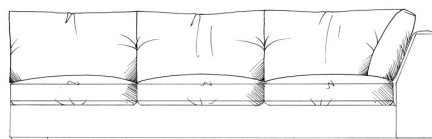

Cannes corner group

Foam seat with fibre wrap. Feather back cushions (fibre optional). Solid wood feet available in dark oak, medium oak, light oak, ebony, walnut, smoked grey, wenge or graphite. All units with arm can be ordered left or right hand facing. Bolt-on arms for ease of delivery (NOT lounger).

ALL UNITS HEIGHT 68CM
 DEPTH 105CM
 ARM HEIGHT 57CM
 SEAT HEIGHT 42CM
 HEIGHT TO BACK CUSHION 82CM

Grand corner unit with arm
 W: 235cm

Medium armless unit
 W: 155cm

Grand corner unit no arm
 W: 208cm

Medium unit 1 arm
 W: 182cm

Single corner unit W: 105cm

Super grand corner unit with arm
 W: 286cm

Large armless unit
 W: 180cm

Medium corner unit with arm
 W: 210cm

Super grand corner unit no arm
 W: 259cm

Large unit 1 arm
 W: 208cm

Med corner unit no arm
 W: 183cm

Small armless unit W: 90cm

Grand armless unit
 W: 205cm

Large corner unit with arm
 W: 222cm

Small unit 1 arm W: 115cm

Grand unit 1 arm
 W: 233cm

Large corner unit no arm
 W: 195cm