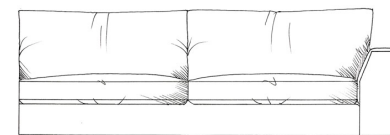

Cannes corner group

Foam seat with fibre wrap. Feather back cushions (fibre optional). Solid wood feet available in dark oak, medium oak, light oak, ebony, walnut, smoked grey, wenge or graphite. All units with arm can be ordered left or right hand facing. Bolt-on arms for ease of delivery (NOT lounger).

ALL UNITS HEIGHT 68CM
 DEPTH 105CM
 ARM HEIGHT 57CM
 SEAT HEIGHT 42CM
 HEIGHT TO BACK CUSHION 82CM

Grand corner unit with arm
 W: 235cm

Medium armless unit
 W: 155cm

Grand corner unit no arm
 W: 208cm

Medium unit 1 arm
 W: 182cm

Med corner unit no arm
 W: 183cm

Small armless unit W: 90cm

Grand armless unit
 W: 205cm

Large corner unit with arm
 W: 222cm

Small unit 1 arm W: 115cm

Grand unit 1 arm
 W: 233cm

Large corner unit no arm
 W: 195cm