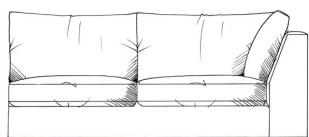

Cannes corner group

Foam seat with fibre wrap. Feather back cushions (fibre optional). Solid wood feet available in dark oak, medium oak, light oak, ebony, walnut, smoked grey, wenge or graphite. All units with arm can be ordered left or right hand facing. Bolt-on arms for ease of delivery (NOT lounger).

ALL UNITS HEIGHT 68CM
 DEPTH 105CM
 ARM HEIGHT 57CM
 SEAT HEIGHT 42CM
 HEIGHT TO BACK CUSHION 82CM

Grand corner unit with arm
 W: 235cm

Medium armless unit
 W: 155cm

Grand corner unit no arm
 W: 208cm

Medium unit 1 arm
 W: 182cm

Single corner unit W: 105cm

Super grand corner unit with arm
 W: 286cm

Large armless unit
 W: 180cm

Medium corner unit with arm
 W: 210cm

Super grand corner unit no arm
 W: 259cm

Large unit 1 arm
 W: 208cm

Med corner unit no arm
 W: 183cm

Small armless unit W: 90cm

Grand armless unit
 W: 205cm

Large corner unit with arm
 W: 222cm

Small unit 1 arm W: 115cm

Grand unit 1 arm
 W: 233cm

Large corner unit no arm
 W: 195cm