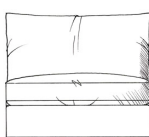

ALL UNITS HEIGHT 68CM
 DEPTH 105CM
 ARM HEIGHT 57CM
 SEAT HEIGHT 42CM
 HEIGHT TO BACK CUSHION 82CM

Grand corner unit with arm
 W: 235cm

Medium armless unit
 W: 155cm

Grand corner unit no arm
 W: 208cm

Medium unit 1 arm
 W: 182cm

Single corner unit W: 105cm

Super grand corner unit with arm
 W: 286cm

Large armless unit
 W: 180cm

Medium corner unit with arm
 W: 210cm

Super grand corner unit no arm
 W: 259cm

Large unit 1 arm
 W: 208cm

Med corner unit no arm
 W: 183cm

Small armless unit W: 90cm

Grand armless unit
 W: 205cm

Large corner unit with arm
 W: 222cm

Small unit 1 arm W: 115cm

Grand unit 1 arm
 W: 233cm

Large corner unit no arm
 W: 195cm