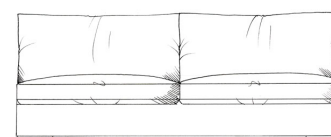

Cannes corner group

Foam seat with fibre wrap. Feather back cushions (fibre optional). Solid wood feet available in dark oak, medium oak, light oak, ebony, walnut, smoked grey, wenge or graphite. All units with arm can be ordered left or right hand facing. Bolt-on arms for ease of delivery (NOT lounger).

ALL UNITS HEIGHT 68CM
 DEPTH 105CM
 ARM HEIGHT 57CM
 SEAT HEIGHT 42CM
 HEIGHT TO BACK CUSHION 82CM

Grand corner unit with arm
 W: 235cm

Medium armless unit
 W: 155cm

Grand corner unit no arm
 W: 208cm

Medium unit 1 arm
 W: 182cm

Single corner unit W: 105cm

Super grand corner unit with arm
 W: 286cm

Large armless unit
 W: 180cm

Medium corner unit with arm
 W: 210cm

Super grand corner unit no arm
 W: 259cm

Large unit 1 arm
 W: 208cm

Med corner unit no arm
 W: 183cm

Small armless unit W: 90cm

Grand armless unit
 W: 205cm

Large corner unit with arm
 W: 222cm

Small unit 1 arm W: 115cm

Grand unit 1 arm
 W: 233cm

Large corner unit no arm
 W: 195cm