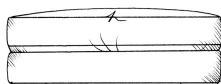

ALL UNITS HEIGHT 68CM
 DEPTH 105CM
 ARM HEIGHT 57CM
 SEAT HEIGHT 42CM
 HEIGHT TO BACK CUSHION 82CM

Grand corner unit with arm
 W: 235cm

Medium armless unit
 W: 155cm

Grand corner unit no arm
 W: 208cm

Medium unit 1 arm
 W: 182cm

Single corner unit W: 105cm

Super grand corner unit with arm
 W: 286cm

Large armless unit
 W: 180cm

Medium corner unit with arm
 W: 210cm

Super grand corner unit no arm
 W: 259cm

Large unit 1 arm
 W: 208cm

Med corner unit no arm
 W: 183cm

Small armless unit W: 90cm

Grand armless unit
 W: 205cm

Large corner unit with arm
 W: 222cm

Small unit 1 arm W: 115cm

Grand unit 1 arm
 W: 233cm

Large corner unit no arm
 W: 195cm