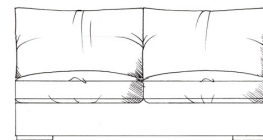

Cannes corner group

Foam seat with fibre wrap. Feather back cushions (fibre optional). Solid wood feet available in dark oak, medium oak, light oak, ebony, walnut, smoked grey, wenge or graphite. All units with arm can be ordered left or right hand facing. Bolt-on arms for ease of delivery (NOT lounger).

ALL UNITS HEIGHT 68CM
 DEPTH 105CM
 ARM HEIGHT 57CM
 SEAT HEIGHT 42CM
 HEIGHT TO BACK CUSHION 82CM

Grand corner unit with arm
 W: 235cm

Medium armless unit
 W: 155cm

Grand corner unit no arm
 W: 208cm

Medium unit 1 arm
 W: 182cm

Single corner unit W: 105cm

Super grand corner unit with arm
 W: 286cm

Large armless unit
 W: 180cm

Medium corner unit with arm
 W: 210cm

Super grand corner unit no arm
 W: 259cm

Large unit 1 arm
 W: 208cm

Med corner unit no arm
 W: 183cm

Small armless unit W: 90cm

Grand armless unit
 W: 205cm

Large corner unit with arm
 W: 222cm

Small unit 1 arm W: 115cm

Grand unit 1 arm
 W: 233cm

Large corner unit no arm
 W: 195cm