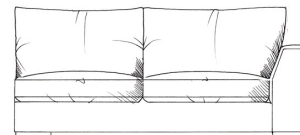

Cannes corner group

Foam seat with fibre wrap. Feather back cushions (fibre optional). Solid wood feet available in dark oak, medium oak, light oak, ebony, walnut, smoked grey, wenge or graphite. All units with arm can be ordered left or right hand facing. Bolt-on arms for ease of delivery (NOT lounger).

ALL UNITS HEIGHT 68CM
 DEPTH 105CM
 ARM HEIGHT 57CM
 SEAT HEIGHT 42CM
 HEIGHT TO BACK CUSHION 82CM

Grand corner unit with arm
 W: 235cm

Medium armless unit
 W: 155cm

Grand corner unit no arm
 W: 208cm

Medium unit 1 arm
 W: 182cm

Single corner unit W: 105cm

Super grand corner unit with arm
 W: 286cm

Large armless unit
 W: 180cm

Medium corner unit with arm
 W: 210cm

Super grand corner unit no arm
 W: 259cm

Large unit 1 arm
 W: 208cm

Med corner unit no arm
 W: 183cm

Small armless unit W: 90cm

Grand armless unit
 W: 205cm

Large corner unit with arm
 W: 222cm

Small unit 1 arm W: 115cm

Grand unit 1 arm
 W: 233cm

Large corner unit no arm
 W: 195cm