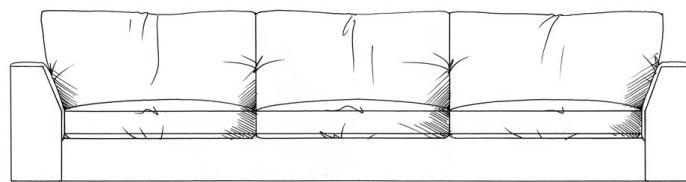

# Cannes

Foam seat with fibre wrap.  
Feather back cushions (fibre optional). Solid wood feet available in dark oak, medium oak, light oak, ebony, walnut, smoked grey, wenge or graphite. Bolt-on arms for ease of delivery (NOT love seat).

Love seat  
width 155cm  
height 68cm  
depth 105cm

ARM HEIGHT 57CM  
SEAT HEIGHT 42CM  
HEIGHT TO BACK CUSHION 82CM

Medium sofa  
width 205cm  
height 68cm  
depth 105cm

Large sofa  
width 230cm  
height 68cm  
depth 105cm

Grand sofa  
width 256cm  
height 68cm  
depth 105cm

Extra grand sofa  
width 310cm  
height 68cm  
depth 105cm

Footstools  
All stools D:75cm, H:41cm  
Medium stool W: 75cm  
Large stool W: 88cm  
Grand stool W: 102cm