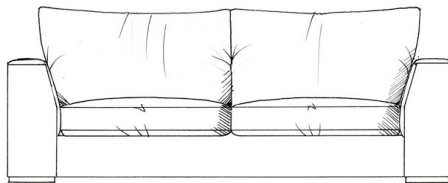

# Cannes

Foam seat with fibre wrap.  
Feather back cushions (fibre optional). Solid wood feet available in dark oak, medium oak, light oak, ebony, walnut, smoked grey, wenge or graphite. Bolt-on arms for ease of delivery (NOT love seat).

Love seat  
width 155cm  
height 68cm  
depth 105cm

ARM HEIGHT 57CM  
SEAT HEIGHT 42CM  
HEIGHT TO BACK CUSHION 82CM

Medium sofa  
width 205cm  
height 68cm  
depth 105cm

Large sofa  
width 230cm  
height 68cm  
depth 105cm

Grand sofa  
width 256cm  
height 68cm  
depth 105cm

Extra grand sofa  
width 310cm  
height 68cm  
depth 105cm

Footstools  
All stools D:75cm, H:41cm  
Medium stool W: 75cm  
Large stool W: 88cm  
Grand stool W: 102cm