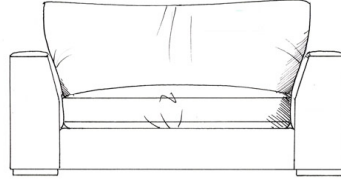

# Cannes

Foam seat with fibre wrap.  
Feather back cushions (fibre optional). Solid wood feet available in dark oak, medium oak, light oak, ebony, walnut, smoked grey, wenge or graphite. Bolt-on arms for ease of delivery (NOT love seat).

Love seat  
width 155cm  
height 68cm  
depth 105cm

ARM HEIGHT 57CM  
SEAT HEIGHT 42CM  
HEIGHT TO BACK CUSHION 82CM

Medium sofa  
width 205cm  
height 68cm  
depth 105cm

Large sofa  
width 230cm  
height 68cm  
depth 105cm

Grand sofa  
width 256cm  
height 68cm  
depth 105cm

Extra grand sofa  
width 310cm  
height 68cm  
depth 105cm

Footstools  
All stools D:75cm, H:41cm  
Medium stool W: 75cm  
Large stool W: 88cm  
Grand stool W: 102cm