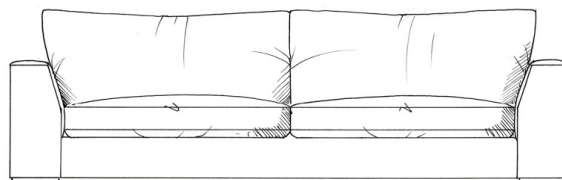

# Cannes

Foam seat with fibre wrap.  
Feather back cushions (fibre optional). Solid wood feet available in dark oak, medium oak, light oak, ebony, walnut, smoked grey, wenge or graphite. Bolt-on arms for ease of delivery (NOT love seat).

Love seat  
width 155cm  
height 68cm  
depth 105cm

ARM HEIGHT 57CM  
SEAT HEIGHT 42CM  
HEIGHT TO BACK CUSHION 82CM

Medium sofa  
width 205cm  
height 68cm  
depth 105cm

Large sofa  
width 230cm  
height 68cm  
depth 105cm

Grand sofa  
width 256cm  
height 68cm  
depth 105cm

Extra grand sofa  
width 310cm  
height 68cm  
depth 105cm

Footstools  
All stools D:75cm, H:41cm  
Medium stool W: 75cm  
Large stool W: 88cm  
Grand stool W: 102cm