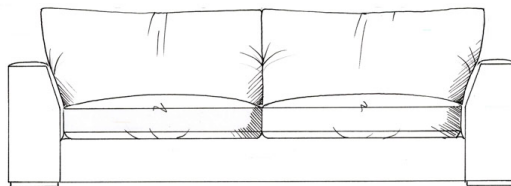

# Cannes

Foam seat with fibre wrap.  
Feather back cushions (fibre optional). Solid wood feet available in dark oak, medium oak, light oak, ebony, walnut, smoked grey, wenge or graphite. Bolt-on arms for ease of delivery (NOT love seat).

Love seat  
width 155cm  
height 68cm  
depth 105cm

ARM HEIGHT 57CM  
SEAT HEIGHT 42CM  
HEIGHT TO BACK CUSHION 82CM

Medium sofa  
width 205cm  
height 68cm  
depth 105cm

Large sofa  
width 230cm  
height 68cm  
depth 105cm

Grand sofa  
width 256cm  
height 68cm  
depth 105cm

Extra grand sofa  
width 310cm  
height 68cm  
depth 105cm

Footstools  
All stools D:75cm, H:41cm  
Medium stool W: 75cm  
Large stool W: 88cm  
Grand stool W: 102cm